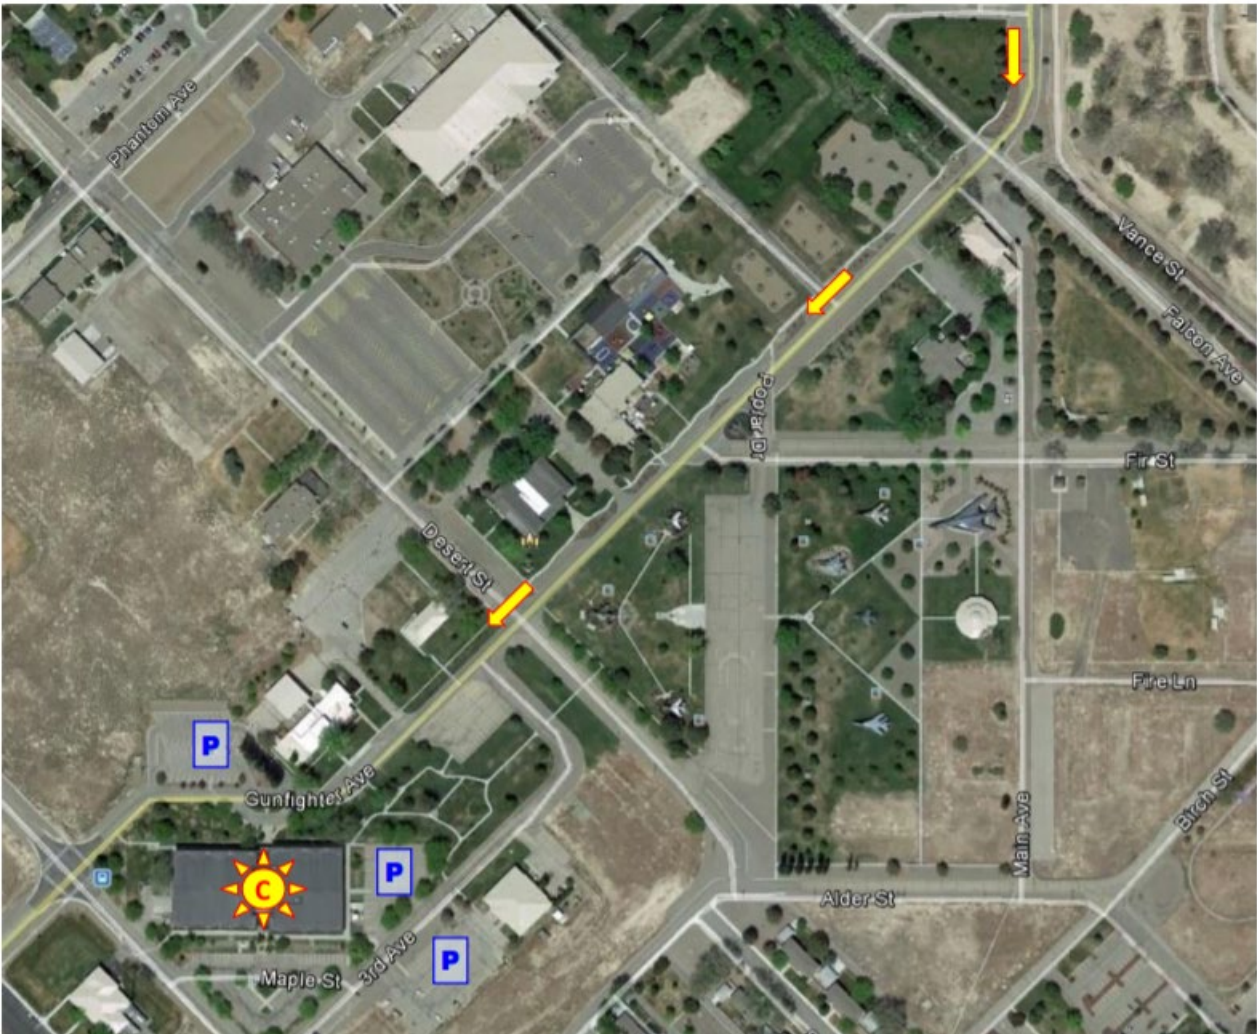

CLASSROOM	RANGE
<p>Location: Wing Safety Office Conference Room Room #2150 in the 366th Wing Headquarters Building #512.</p>	<p>Location: Map with directions is attached.</p>
<p>Access: You will need to go upstairs to get a key from Wing Safety office if door is locked.. Place “CLASS HERE” sign outside classroom to be seen from lot.</p>	<p>Access: Range gate code is 1106.</p>
<p>Supplies: Kept in black container tubs with Idaho STAR stickers on it.</p>	<p>Cordoning: N/A</p>
<p>A/V: USB master should be in TV. If not, use USB from Blue Pouch - replace when finished. Spare in container key lock box.</p>	<p>Towing: N/A</p>
<p>Restrooms: In hallway.</p>	<p>Restrooms: Restroom on site.</p>
<p>Trash Disposal: Take out to dumpster outside building.</p>	<p>Trash Disposal: Take out to dumpster by classroom.</p>
<p>NOTE: Classroom schedule for MHAFB is different from regular Basic I. It is on the Instructor Resources website. Review before class.</p>	

MOU

Mountain Home Air Force Base

ON-CALL: 208-639-4554

CAMPUS MAP - CLASSROOM

DIRECTIONS:

From Main Gate off of W. 6th / Airbase Rd, check in and get your day/multi-day pass.

- Proceed on Gunfighter Ave (about 1 mile)
 - Pass Falcon Ave (beyond the slight right)
 - Pass Desert St.
- At B St., turn left
- At 3rd Ave., turn left and park where available

MOU

Mountain Home Air Force Base

ON-CALL: 208-639-4554

CAMPUS MAP – RANGE

From classroom within 366th Wing Headquarters Wing Safety Conference Room:

- Head SE, or left, on B Street
 - Pass 2nd Ave.
 - Pass 1st Ave / Birch St.
 - Pass Golf Course Loop
- As road bends slightly left, becoming Bomber Rd, turn right on to gravel road.
- Fire Training / Motorcycle Training site is on right.