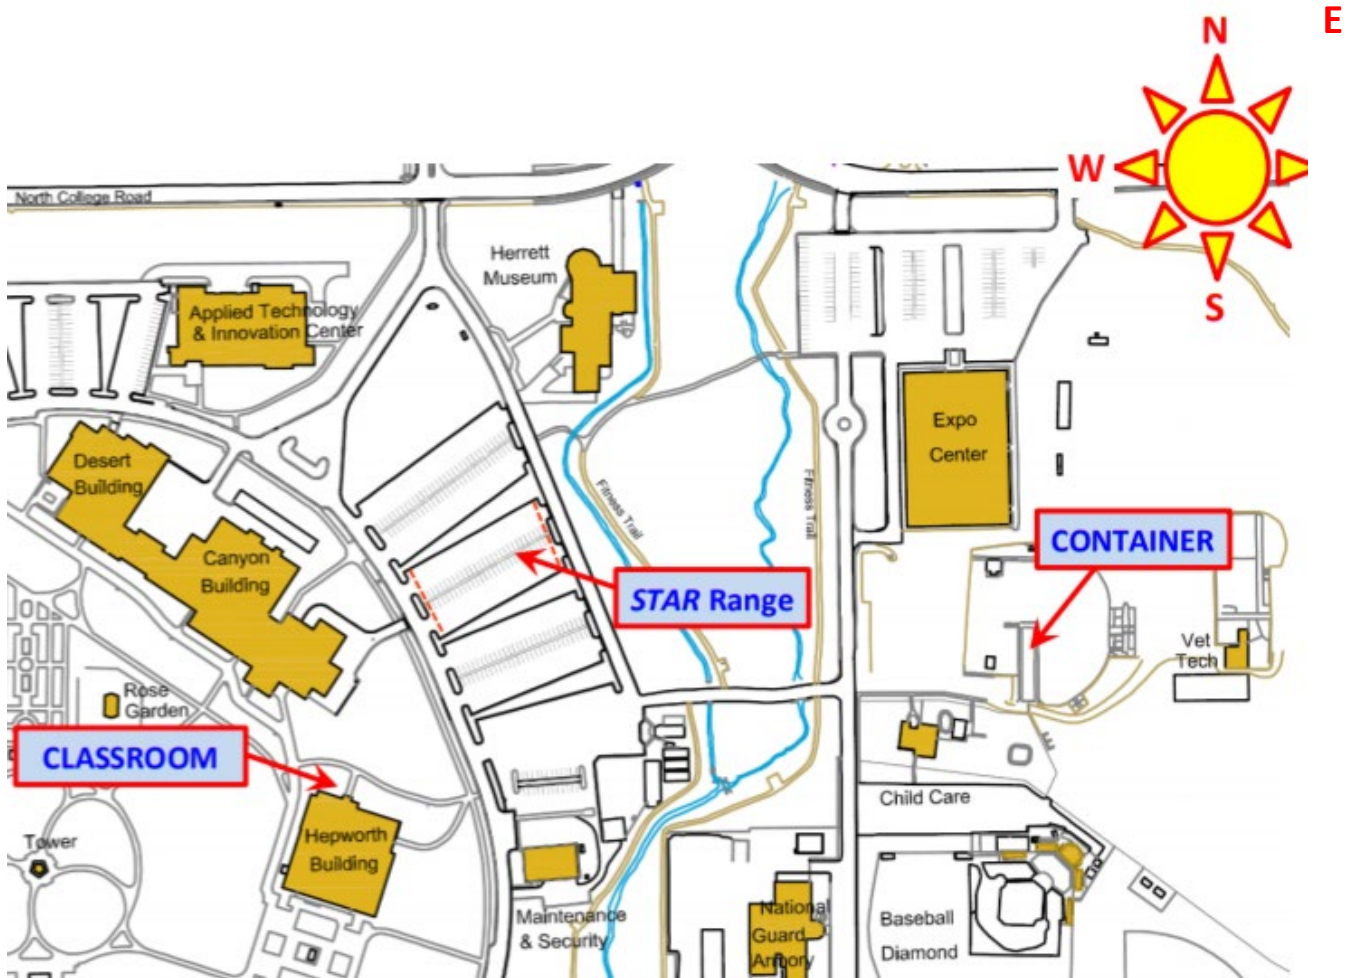

TWI
College of Southern Idaho, Twin Falls
ON-CALL: 208-639-4554

CAMPUS MAP