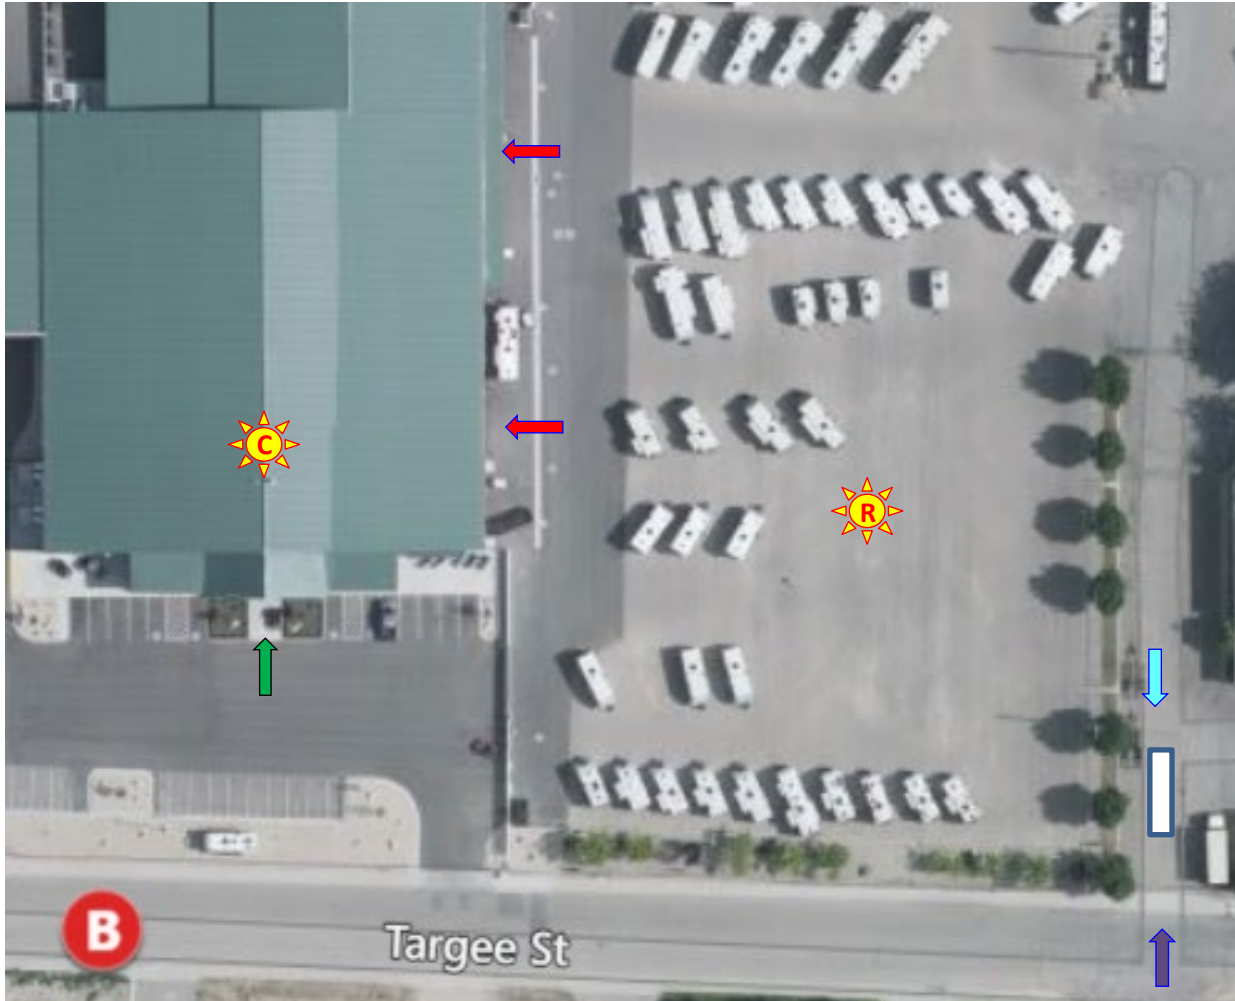

DDB
Dennis Dillon Powersports, Boise
ON-CALL: 208-639-4554

SITE MAP

= Range

= Doors to Range

= Container

= Double Doors to Dealership

= Dennis Dillon Dealership

= Gate with **STAR** lock

DDB
Dennis Dillon Powersports, Boise
ON-CALL: 208-639-4554

CORDONING CONE MAP

 = Required cordoning, every class

NOTE: Number of cones on diagram may not reflect actual number of cones needed/used.